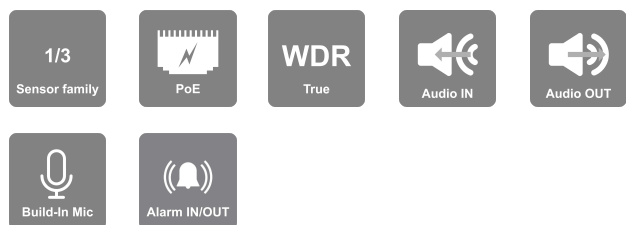

Eye-Sight

This series is designed for security professionals and offers superior image quality, advanced AI analytics, seamless connectivity, and unparalleled insight and protection, with options and configurations to meet specific needs. The Check Point Quantum IoT Nano and DDA2 Analytics provide detailed attribute analysis and advanced threat prevention.

BX-341IPEN

4MP No Lens Box Camera and DDA2 Analytics

Depending on the attached lens, this 4MP box camera is designed for medium-high distance surveillance. The camera offers broad possibilities for Analytics, from Face Detection to the outstanding DDA Analytics (Detect, Distinguish, Alert), which can perform object recognition and object counting. With various detection rules and triggers, the BX-341IPEN camera will help the user end false alarms.

MAIN FEATURES

- BX-341IPEN 4MP No Lens Box Camera and DDA2 Analytics
- Sensor: 1/3" CMOS (16:9)
- Resolution: 2592x1520 25/30FPS (4MP)
- Lens: N/A
- True Day&Night – ICR
- Illumination: N/A
- Compression: H.265+ / H.264+ / H.265 / H.264 / MJPEG
- General Analytics: Camera Tampering
- AI (Object Recognition): DDA Sterile Area, DDA Line Crossing, DDA Object Counting (Line), DDA Object Counting (Area), DDA Loitering Detection, DDA Illegal Parking Detection
- AI (Face Detection): 10 Faces per frame
- AI: Heatmap
- DDA2: Advanced Object Classification
- Audio Exception
- True WDR (120dB), BLC, HLC, ROI
- SD Card: Event/Schedule Record (Up to 256GB)
- 2Ch input, 2Ch output
- Built-in Microphone + Audio input + Audio output
- ONVIF: Profile T/S/G
- None
- Weight: ~500g
- Power: DC12V~320mA / AC24V~160mA / PoE~6W