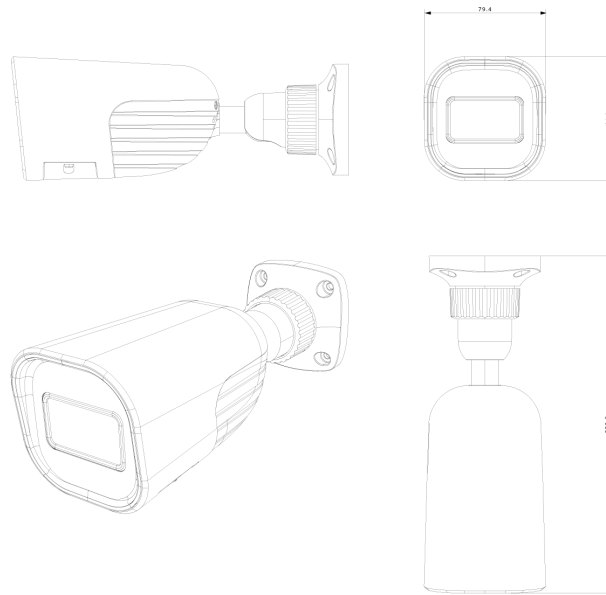

DIMENSIONS