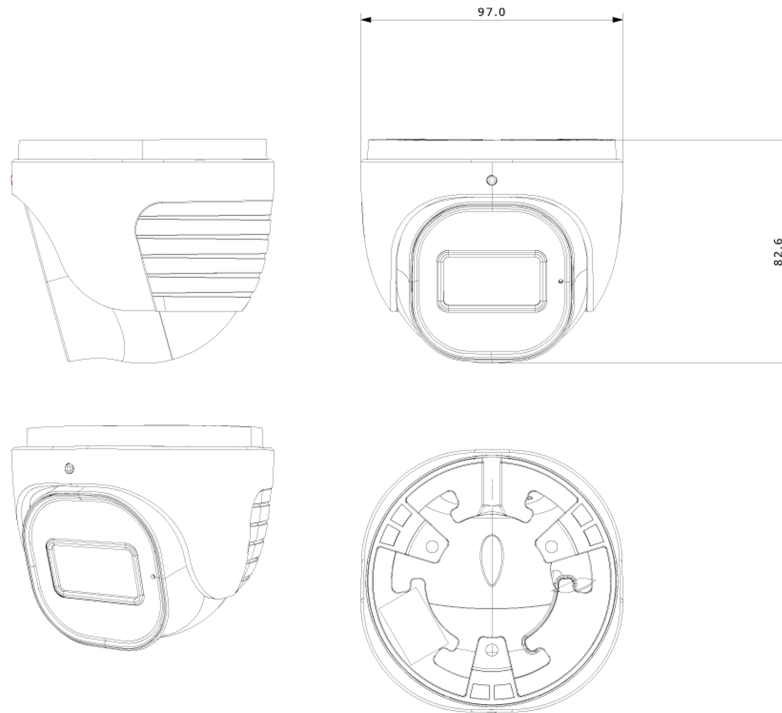

Lens	
Lens (Field of View)	2.8mm (93°)
Iris	Fixed Iris
Lens Mount	M12 Mount
Detect	62m(203ft)
Recognize	12m(40ft)
Identify	6m(20ft)

Network	
User Access	Supports simultaneous monitoring of up to 3 users with multi-stream real-time transmission
Network Protocol	IPv4, IPv6, TCP, UDP, DHCP, NTP, DDNS, SNMP, 802.1X, RTSP, RTMP, UPnP, Email, FTP, HTTP POST, HTTPS, QoS, Auto Report, P2P
Remote Monitoring	IE Browsing, VMS Software, Provision Cam2 Mobile App
Ethernet	100Mbps
ONVIF	Profile M/T/S/G

Connectivity	
Network	RJ45 (+PoE)
Audio Connectivity	Built-in Microphone + Audio input

Alarm	No
SD Card	Event/Schedule based Main/Substream recording (Up to 256GB)
Wiegand	N/A
Power	DC Socket
Analog Video Output	No

Housing	
PoE	Yes
Illumination	20m (1 High-Power IR LED) 20m (1 High-Power White LED)
Power Supply	DC12V/~400mA / PoE/~6W
Protection Rate	Water Proof: IP67
Work Environment	-30°C~60°C, 10%~90% Humidity
Bracket	3-Axis Bracket
Dimensions	Ø97mm×82.6mm
Weight (gross)	~540g
Hard Reset Button	Yes

DIMENSIONS

ACCESSORIES