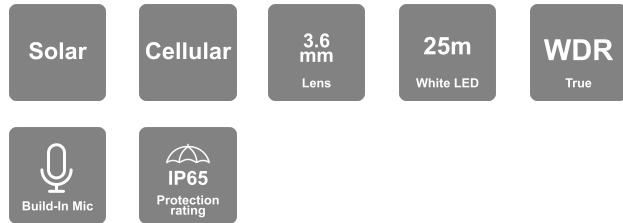

CEL1-240ADSRN-36

4MP Cellular Camera DDA Analytics Fixed Lens Medium Bullet Camera

MAIN FEATURES

- SOL1-240ADSRN-36
- Sensor: 1 / 1.8" CMOS
- Resolution: 2560 × 1440 25/30FPS
- Lens: 3.6mm (92°) 24/7 Full-Color Day Mode
- Illumination: 2 High-Power White LED: Full power: 20m or Low power: 10m + Red/Blue Strobe lights
- Compression: H.265 / H.264 / H.265+ / H.264+ / MJPEG (Substream only)
- General Analytics: Camera Tampering
- AI (Object Recognition): DDA Sterile Area, DDA Line Crossing
- True WDR (120dB), BLC, HLC, ROI
- SD Card: Event/Schedule Record (Up to 256GB)
- ONVIF: Supports simultaneous monitoring of up to 3 users with multi-stream real-time transmission
- Water Proof: IP67
- Weight: 16.9KG (without LFP battery); Approx. 20.65 KG (with LFP battery)
- Power: Power Consumption: < 5W Lower Power Mode: 3.5 W (4G working) Power Supply: 12 VDC ± 25% 60 W ± 2Watt On Solar panels
- Mobile Communication: Micro SIM, LTE-TDD: Band 38/39/40/41; LTE-FDD: Band 1/2/3/4/5/7/8/12/13/18/19/20/25/26/28 WCDMA: Band 1/5/8 GSM: Band 2/3/5/8

Housing	
Illumination	2 High-Power White LED: Full power: 20m Low power: 10m Red/Blue Strobe lights
Protection Rate	Water Proof: IP67
Bracket	3-Axis Bracket Angle Adjustment: Pan: 0°~360°; Tilt:-60°~10°
Dimensions	85 x 610 x 620
Weight (gross)	~1050g
Hard Reset Button	Yes
PoE	No
Power Supply	Power Supply: 12 VDC ± 25% / ~450mA Power Consumption: < 5W Lower Power Mode: 3.5 W (4G working)
Battery	N/A
Work Environment	-30°C~60°C, ~95% Or less Humidity