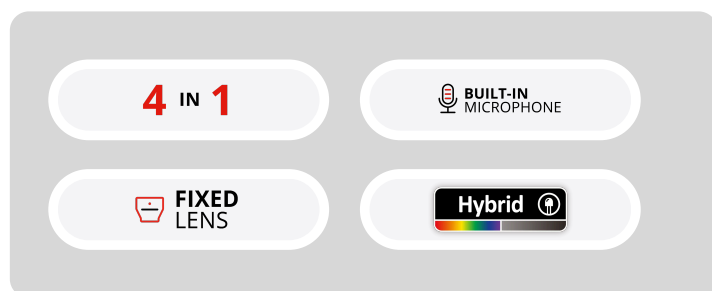

## Basic

Series dedicated to the installer looking for high-level cameras that make the difference in image quality.

## 2MP Fixed Lens Small Bullet Camera And Hybrid LED

Equipped with a 2.8mm fixed lens, this 2MP Bullet camera is designed for short distance surveillance systems (up to 20m) for both indoor and outdoor scenarios and with its Hybrid light technology you can get a full color at night image. Featuring 4in1 technology selectable by the camera COC menu, the BSH-320AB-28 is ideal for Plug & Play over existing analog infrastructure.

## MAIN FEATURES

- BSH-320AB-28 2MP Fixed Lens Small Bullet Camera And Hybrid LED
- Sensor: 1/3" 2MP CMOS Sensor
- Selectable Output: 2MP: 1920×1080 AHD/TVI/CVI CVBS: 700TVL
- Lens: 2.8mm Mega-Pixel Fixed (95°)
- 24/7 Full-Color Day Mode
- 2D-DNR
- Digital WDR/BLC
- Illumination: 20m (1 High-Power IR LED) 20m (1 High-Power White LED)
- IP67
- Weight: 250g
- Power: DC12V/350mA

## SPECIFICATIONS

Video	
Image Sensor	1/3" 2MP CMOS Sensor
Image Format	16:9
Effective Pixels	1920 x 1080
Scanning System	Progressive
Min. Illumination	Color: 0.005lux @F1.2, AGC on B/W: 0lux with IR
Day & Night	24/7 Full-Color Day Mode
Day & Night Modes	Ext/Auto/Day/Night