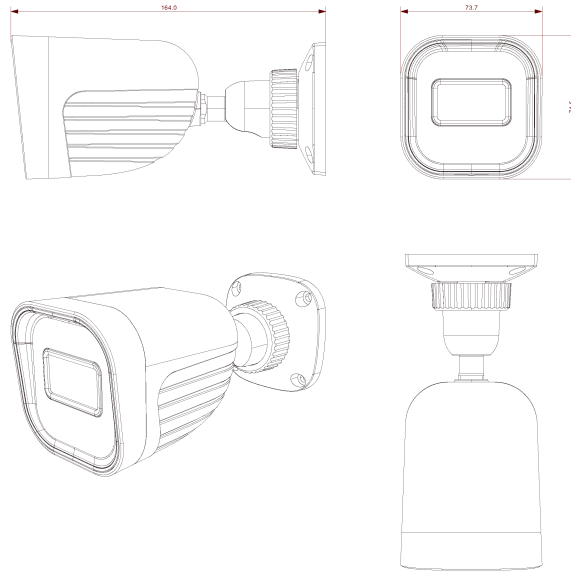

DIMENSIONS

CR17-i1 尺寸线框图